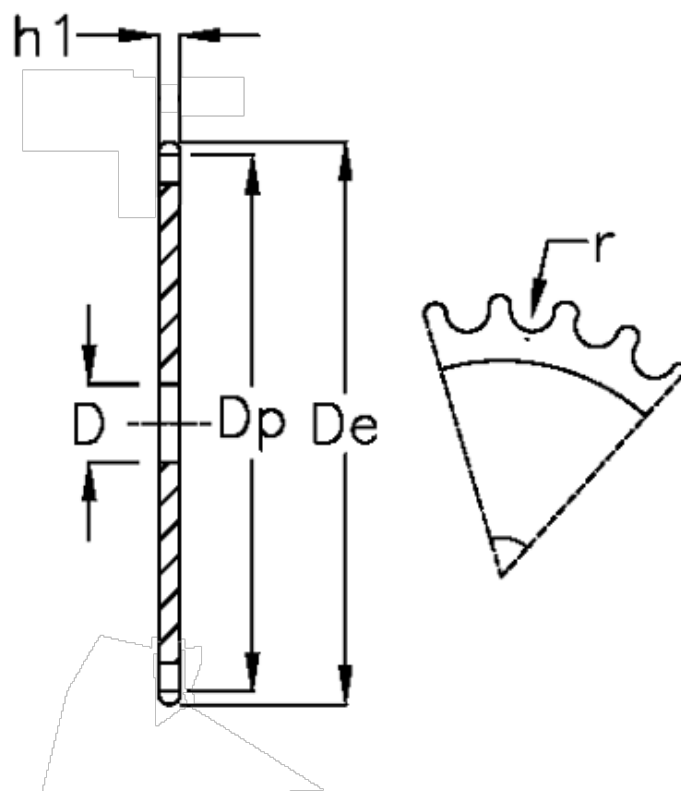

Article number: 616021003031

Description: Plate wheel 06 B-1 Z=31 simplex

Measures

C	= 1
D	= 12
De	= 98.3
Dp	= 94.15
For chain size	= 3/8 x 7/32
For chain type	= 06 B-1
h1	= 5.3
Number of teeth	= 31

$r = 6.35$